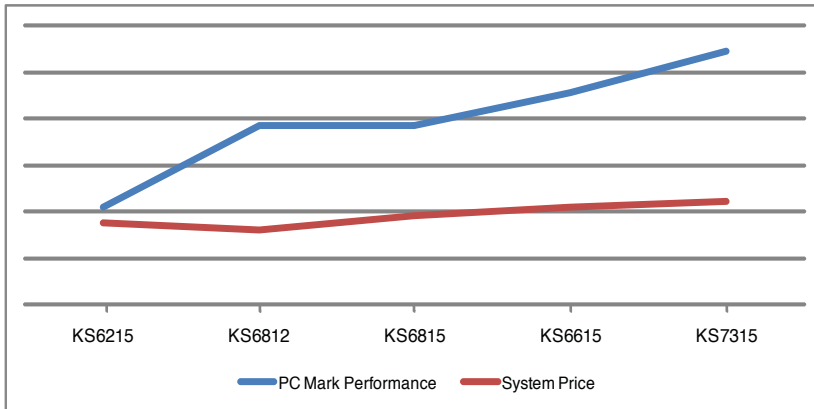

Posiflex Principles

- Maximum Terminal Uptime
- Unparalleled Price / Performance
- Innovative Patented Technology
- Low Cost of Ownership
- Energy Savings

KS Family Series Provide High Performance with Incremental Cost

Posiflex KS Series: Quality. Reliability. Innovation.

- Terminal Choices For POS Cash Register to Back Office
- Technically advanced with 30+ POS patents
- Posiflex Quality Engineered and Manufactured
- Accelerated Life Cycle and Stress Tested

KS Series Feature Comparison

KS6215 vs. KS6815

Model	Processor	CPU Cache	Memory [Max]	LCD Type	RAID Support	Serial Ports	Parallel Ports	USB Ports	CR Support
KS6215	VIA C7 1.5 GHz	128 KB	1GB	CCFL	-	2	1	4	1
KS6815	Intel ATOM N270 1.6 GHz	510 KB	2GB	CCFL	Yes	3	1	6	2
KS6812	Intel ATOM N270 1.6 GHz	510 KB	2GB	LED	-	3	1	6	2
KS6615	Intel Celeron M 1.5 GHz	1 MB	1GB	CCFL	-	4	1	6	2
KS7315	Intel Celeron M 1.86 GHz	1MB	2GB	CCFL	-	4	1	6	2

KS Family common features: Fan-free, DDR2 memory, Resistive Touch, SATA HDD, Dual HDD-SSD-CF-CD Support, External VGA, speakers, custom logo

New Aura PP6800 High Speed, Low Cost Printer

- 150 mm per second high speed printing
- Auto cutter
- New Top Feed Design
- Paper near end sensor alert
- 80 mm/58 mm paper width
- LAN and USB expansion modules available

FIRE & RAIN Demo and Product Info

www.posiflexusa.com/hotpromo.php

888.968.1668

Fire & Rain

Posiflex Cola Challenge

White Paper
Not All POS Terminals
Are Created Equal

Fire & Rain Promo Flyer

Posiflex Principles